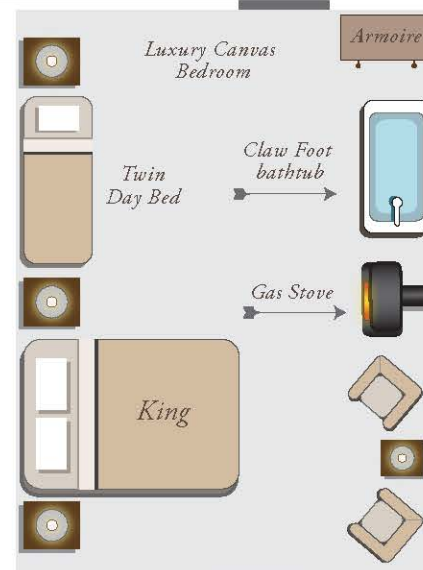

# SWEETGRASS

  
*Luxury Canvas Cabin*

  
1,300 ft<sup>2</sup>

  
Camp Roosevelt

  
2 Kings  
1 Twin

  
2 Full Baths

Granite Lodge  
 8 min.  
 4 min.

Rod & Gun  
 1 min.  
 0 min.

Near Rod & Gun  

*A short stroll to the Blue Canteen*  

*Luxury Canvas Bedroom*

Connecting hallway

Wood Burning Stove

Mini Fridge  
Book Shelf

*Cozy cabin living room*

Dining Table

Connecting Hallway

*Luxury Canvas Bedroom*

*Outdoor patio overlooking Rock Creek*

Cedar Soaking Tub

*Rock Creek*