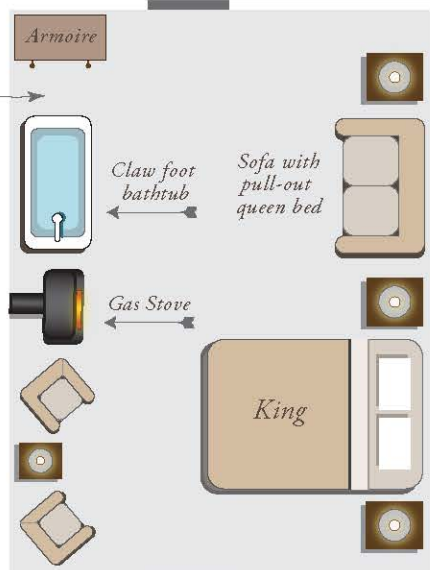

# SWEETGRASS

  
*Luxury Canvas Cabin*

  
1,300 ft<sup>2</sup>

  
Camp Roosevelt

  
2 Kings  
1 Twin

  
2 Full Baths

Granite Lodge  
 8 min.  
 4 min.

Rod & Gun  
 1 min.  
 0 min.

Near Rod & Gun  

*A short stroll to the Blue Canteen*  

*Luxury Canvas Bedroom*

Connecting hallway

Wood Burning Stove

Mini Fridge  
Book Shelf

*Cozy cabin living room*

Dining Table

Connecting Hallway

*Luxury Canvas Bedroom*

*Outdoor patio overlooking Rock Creek*

Cedar Soaking Tub

*Rock Creek*