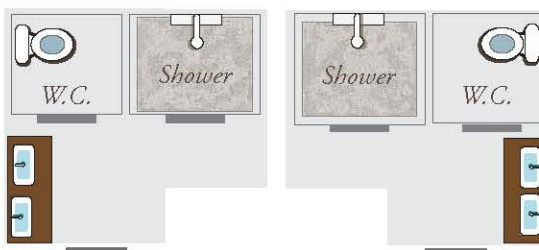

# SWEETGRASS

  
*Luxury Canvas Cabin*

  
1,300 ft<sup>2</sup>

  
Camp Roosevelt

  
2 Kings  
1 Twin

  
2 Full Baths

Granite Lodge  
 8 min.  
 4 min.

Rod & Gun  
 1 min.  
 0 min.

Near Rod & Gun  

*A short stroll to the Blue Canteen*  

*Luxury Canvas Bedroom*

Connecting hallway

Wood Burning Stove

Mini Fridge  
Book Shelf

*Cozy cabin living room*

Dining Table

Connecting Hallway

*Luxury Canvas Bedroom*

*Outdoor patio overlooking Rock Creek*

Cedar Soaking Tub

*Rock Creek*