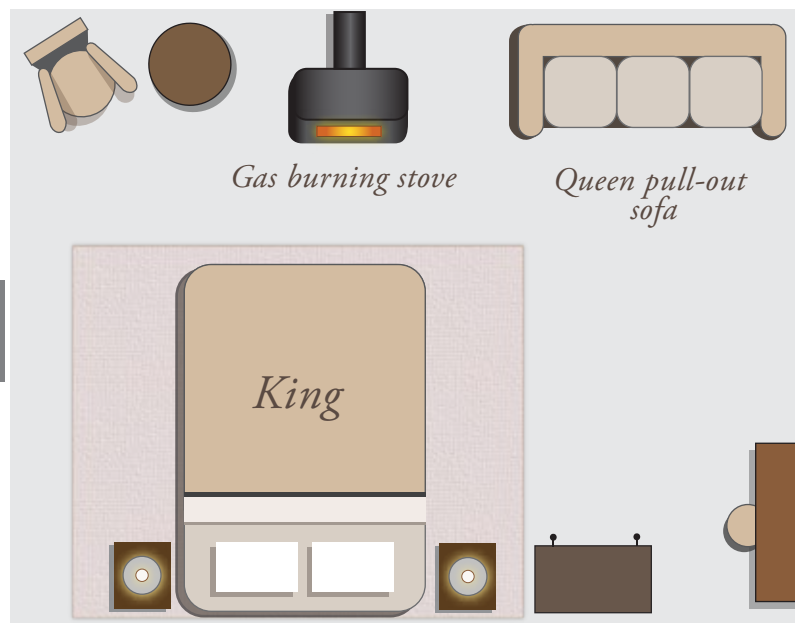

APACHE | RAINBOW

Classic Canvas
Cabin

630 ft²

Along Rock
Creek

1 King
Queen pull-out

1 Bath

Granite Lodge
 8 min.  5 min.

Rod & Gun
 5 min.  3 min.

Canvas walls provide ample natural light while hard wood floors, a gas stove and screened-in porch add luxury to the 'glamping' experience of this Classic Canvas Cabin.

Rock Creek

Near the
Blue Canteen

Direct access
to **Rock Creek**

**Accommodation can sleep up to 4 guests.
Additional cost for capacity over 2 people.*

BULL | GILA

Classic Canvas
Cabin

630 ft²

Along Rock
Creek

2 Queens

1 Bath

Granite Lodge
 8 min.  5 min.

Near the
Blue Canteen

  Direct access to **Rock Creek**

**Accommodation can sleep up to 4 guests. Additional cost for capacity over 2 people.*