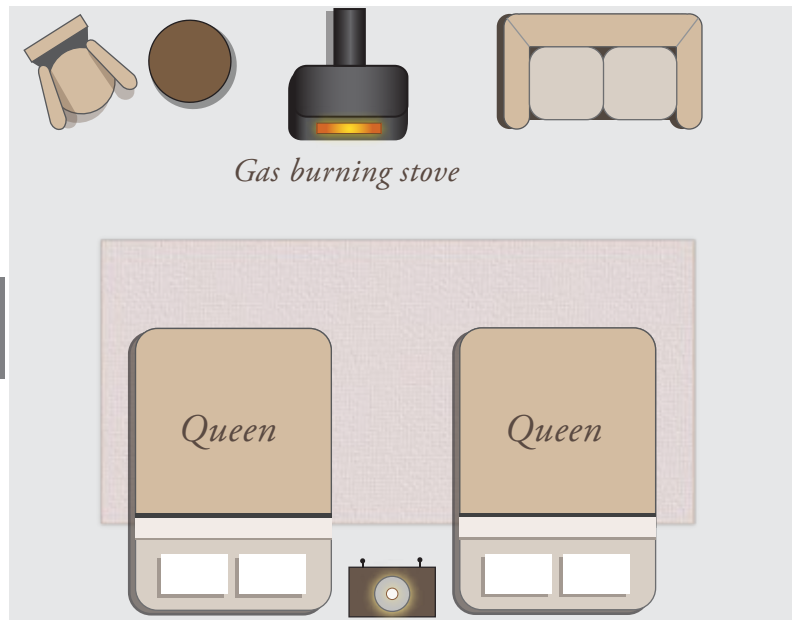

BULL | GILA

Classic Canvas
Cabin

630 ft²

Along Rock
Creek

2 Queens

1 Bath

Granite Lodge
 8 min. 5 min.

Rod & Gun
 5 min. 3 min.

Canvas walls provide ample natural light while hard wood floors, a gas stove and screened-in porch add luxury to the 'glamping' experience of this Classic Canvas Cabin.

Rock Creek

Near the
Blue Canteen