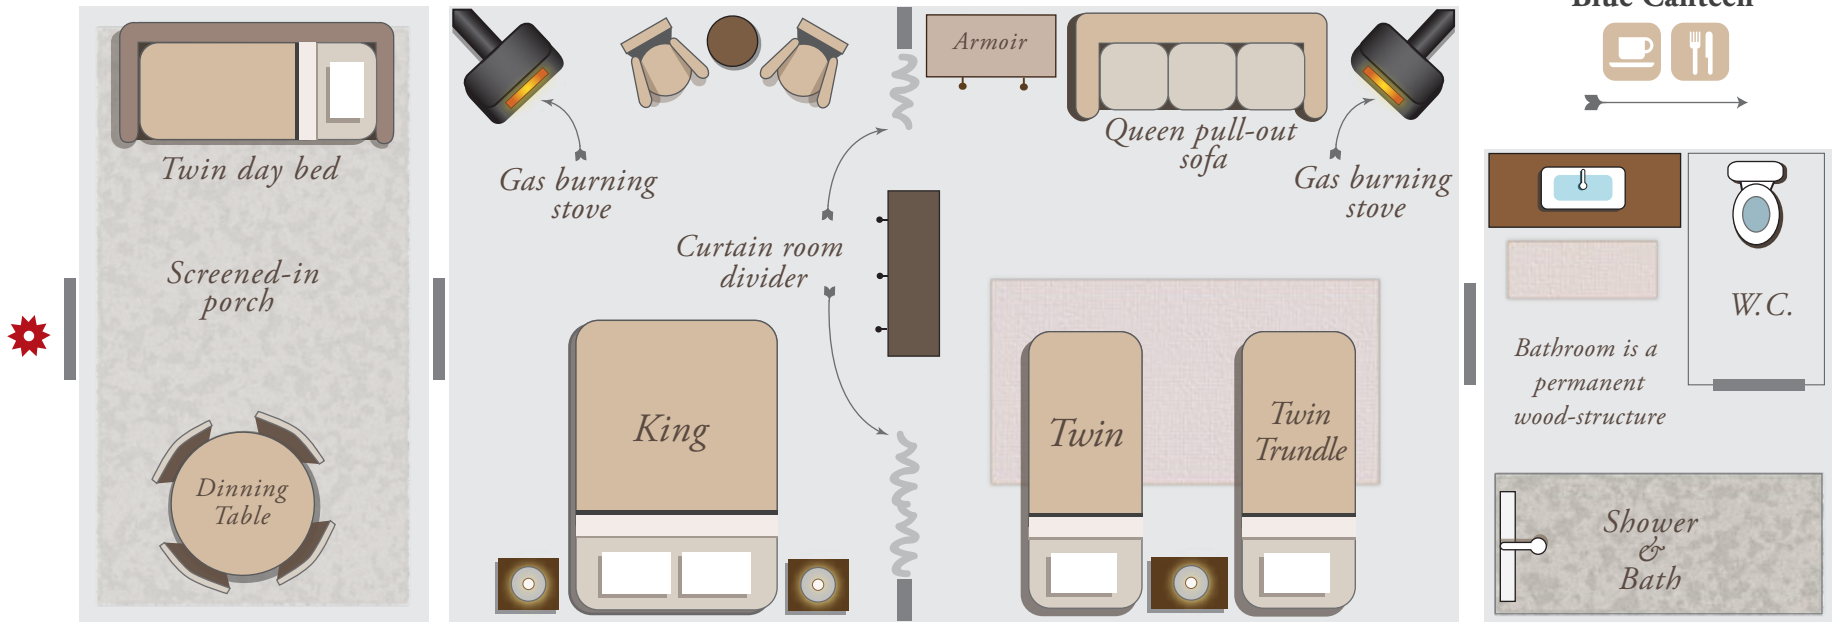

GRAYLING | BROOK | CUTBOW | LAKE

Family Canvas
Cabin

630 ft²

Along Rock
Creek

1 King
Queen pull-out

1 Bath

Granite Lodge
 8 min.  5 min.

Rod & Gun
 5 min.  3 min.

Canvas walls provide ample natural light while hard wood floors, a gas stove and screened-in porch add luxury to the 'glamping' experience of this Family Canvas Cabin.

  Direct access to **Rock Creek**

**Accommodation can sleep up to 5 guests. Additional cost for capacity over 2 people.*