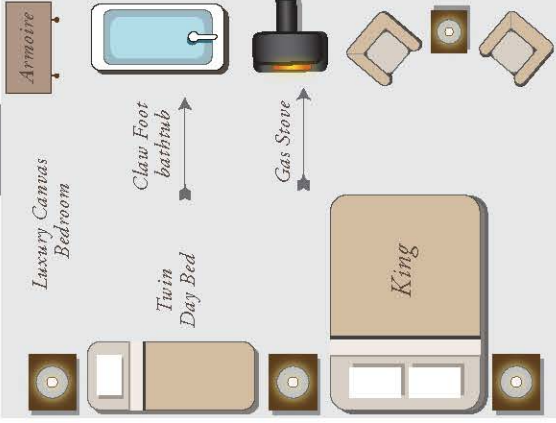

Near Rod & Gun

A short stroll to the Blue Canteen 

Luxury Canvas Bedroom

Connecting hallway

Mini Fridge

Book Shelf

Cozy cabin living room

Wood Burning Stove

Connecting Hallway

Luxury Canvas Bedroom

Twin Day Bed

Claw Foot bathtub

Gas Stove

King

Cedar Soaking Tub

Outdoor patio overlooking Rock Creek