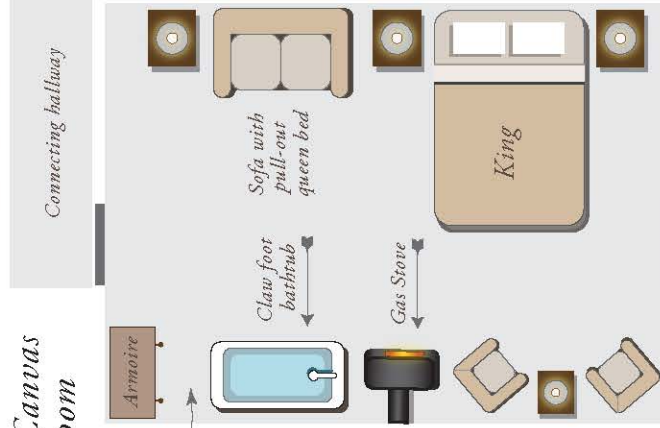

SWEETGRASS

Luxury Canvas Cabin

1,300 ft²

Camp Roosevelt

2 Kings
1 Twin

2 Full Baths

Granite Lodge
8 min.  4 min.

Rod & Gun
1 min.  0 min.

Near Rod & Gun

A short stroll to the Blue Canteen 

Luxury Canvas Bedroom

Connecting hallway

Mini Fridge

Book Shelf

Cozy cabin living room

Wood Burning Stove

Connecting Hallway

Luxury Canvas Bedroom

Twin Day Bed

Claw Foot bathtub

Gas Stove

King

Cedar Soaking Tub

Outdoor patio overlooking Rock Creek