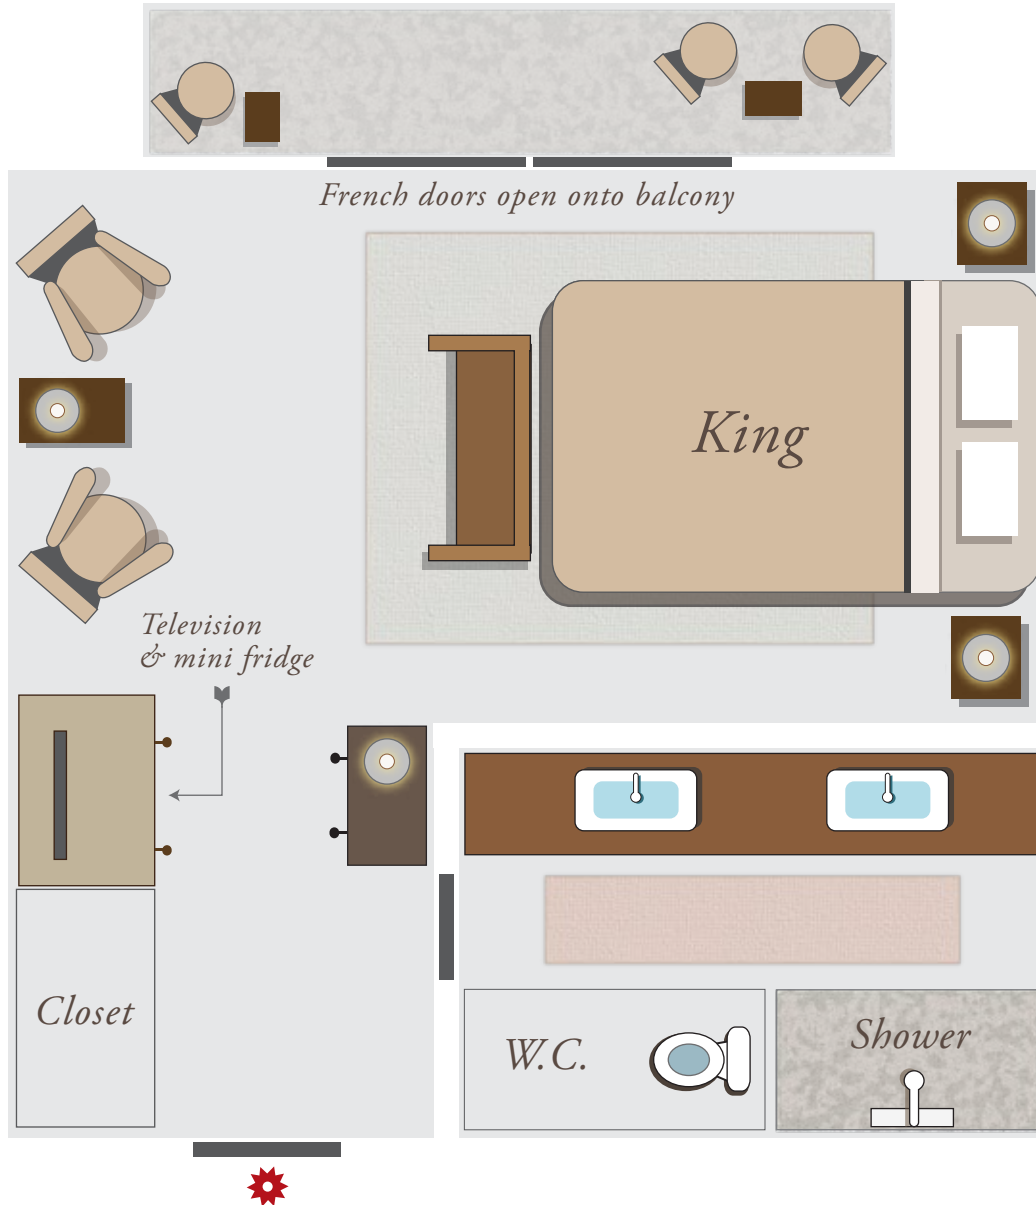

0 min.

Rod & Gun

8 min.

5 min.

*French doors open onto balcony*

*Booking tip!*

*This accommodation can be booked in conjunction with **Colt** to make a private suite. The rooms share a hallway separate from other lodge rooms.*

# SHARPS

Lodge Room

397 ft<sup>2</sup>

Upper Level  
Granite Lodge

1 King

1 Bath

Granite Lodge

0 min.

0 min.

Rod & Gun

8 min.

5 min.

*Booking tip!*

*This accommodation can be booked in conjunction with **Derringer** to make a private suite. The rooms share a hallway separate from other lodge rooms.*