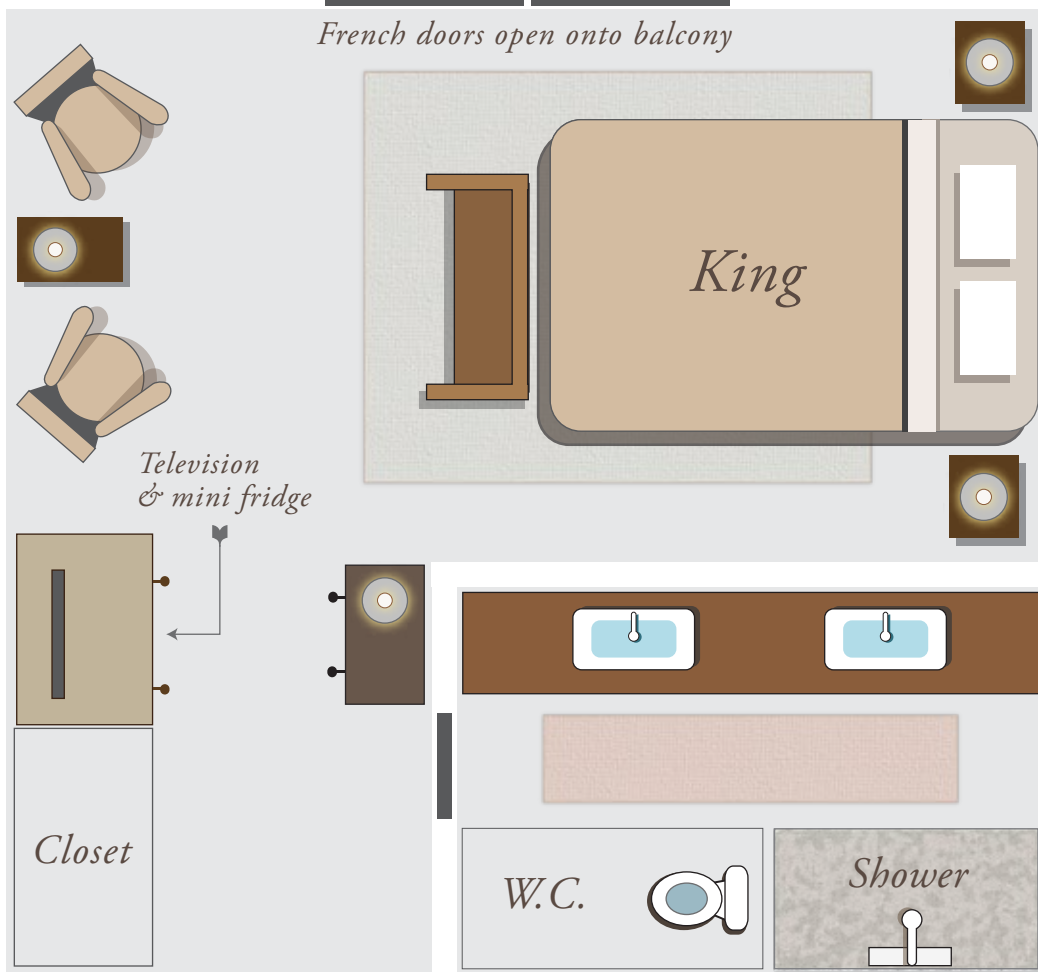

# SPRINGFIELD

Lodge Room

397 ft<sup>2</sup>

Upper Level  
Granite Lodge

1 King

1 Bath

Granite Lodge

0 min.

0 min.

Rod & Gun

8 min.

5 min.

*French doors open onto balcony*

*Booking tip!*

*This accommodation can be booked in conjunction with **Colt** to make a private suite. The rooms share a hallway separate from other lodge rooms.*

# SHARPS

Lodge Room

397 ft<sup>2</sup>

Upper Level  
Granite Lodge

1 King

1 Bath

Granite Lodge

0 min.

0 min.

Rod & Gun

8 min.

5 min.

*Booking tip!*

*This accommodation can be booked in conjunction with **Derringer** to make a private suite. The rooms share a hallway separate from other lodge rooms.*