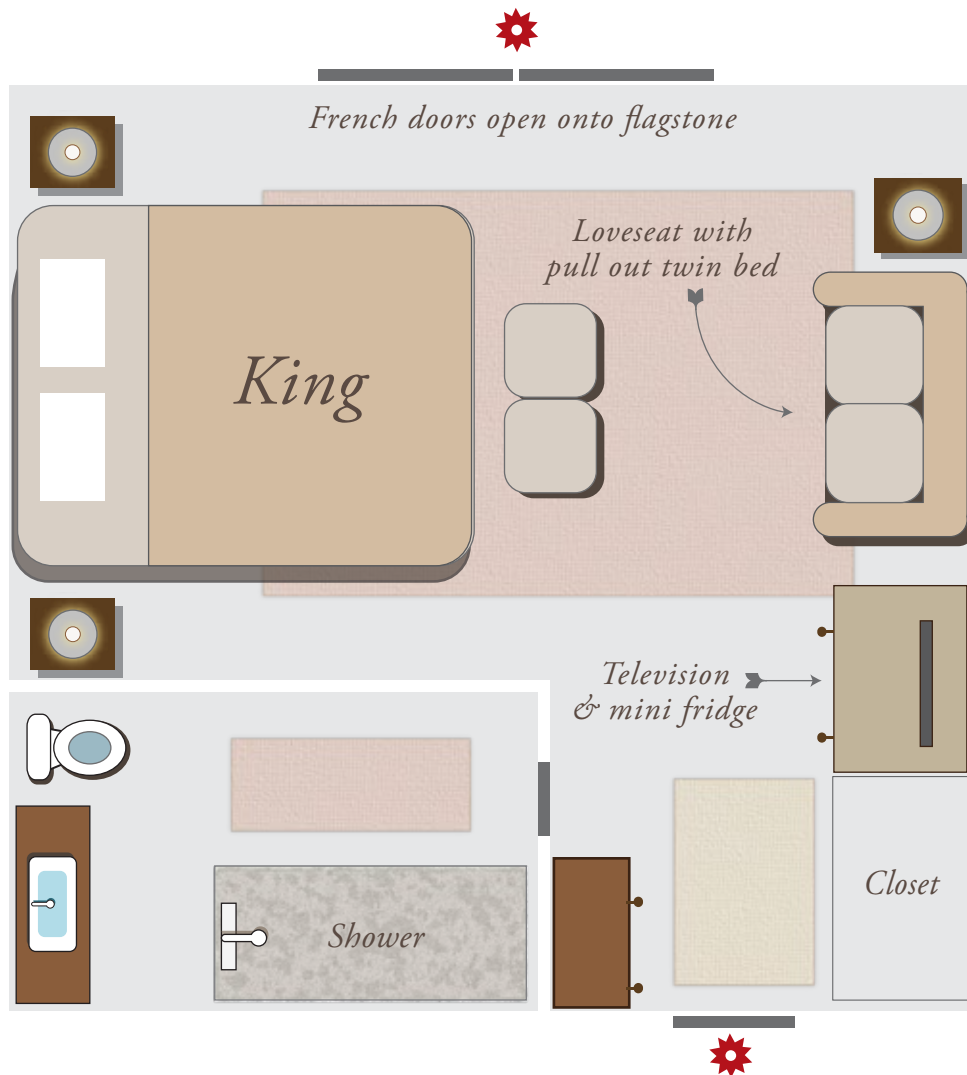

REMINGTON

Lodge Room

372 ft²

Lower Level
Granite Lodge

1 King

1 Bath

Granite Lodge

0 min.

0 min.

Rod & Gun

8 min.

5 min.

Booking tip!

With a large roll-in shower, wider door frames and ground floor access **Remington** is handicap accessible.

WINCHESTER

Lodge Room

396 ft²

*Lower Level
Granite Lodge*

1 King

1 Bath

Granite Lodge
 
0 min. 0 min.

Rod & Gun
 
8 min. 5 min.

APPALOOSA

Lodge Room

367 ft²

Upper Level
Granite Lodge

1 King

1 Bath

Granite Lodge

0 min.

0 min.

Rod & Gun