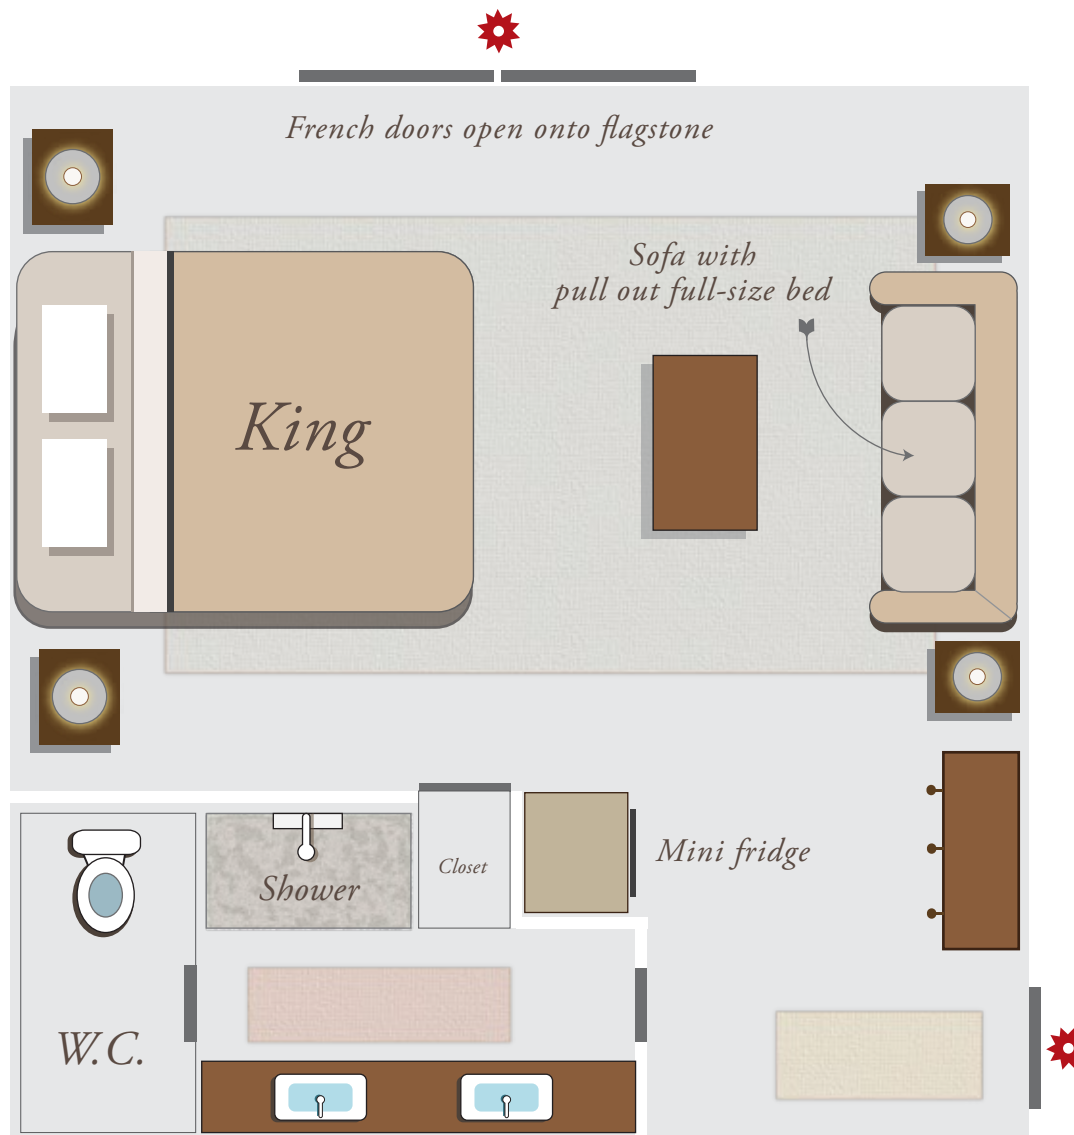

0 min.

Rod & Gun

8 min.

5 min.

Booking tip!

With a large roll-in shower, wider door frames and ground floor access **Remington** is handicap accessible.

WINCHESTER

Lodge Room

396 ft²

*Lower Level
Granite Lodge*

1 King

1 Bath

Granite Lodge
 
0 min. 0 min.

Rod & Gun
 
8 min. 5 min.

APPALOOSA

Lodge Room

367 ft²

Upper Level
Granite Lodge

1 King

1 Bath

Granite Lodge

0 min.

0 min.

Rod & Gun

8 min.

5 min.

PALOMINO

Lodge Room

378 ft²

Upper Level
Granite Lodge

1 King

1 Bath